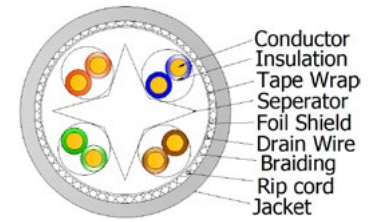

Description:

Shielded Twisted Pair Cable (S/FTP), Category 6, 4 Pairs, solid LSZH, 305m box - Blue

Specification:

ITEM		UNIT	Description			
Conductor	Wire No.	/	4P			
	Material	/	Bare Copper			
	Size	AWG	23			
	Diameter	mm	0.56±0.01			
Insulation	Material	/	Skin-foam-skin PE			
	Colour	/	Blue/White-Blue	Orange/White-Orange	Green/White-Green	Brown/White-Brown
	Diameter	mm	1.18±0.05	1.15±0.05	1.16±0.05	1.15±0.05
Separator	/	/	Yes			
Tape Wrap	Material	/	PET 100% Coverage			
Foil Shield	Material	/	AL-Mylar 100% Coverage			
Drain Wire	Material	/	Tinned copper			
	Size	mm	0.4±0.05			
Braid Shield	Material	/	Al-Mg ≥40&Coverage			
Rip cord						
Jacket	Material	/	LSZH			
	Colour	/	According Customer Requirement			
	Diameter	mm	8.0±0.5			

Electrical properties:

Operating temperature	-20~75°C
Minimum bending radius	8×Cable OD
Jacket Elongation at break	≥100%
Jacket Tensile strength	≥9MPa
Jacket Aging conditions	100°CX168h
Jacket Elongation at break After Aging	≥50% Before Aging
Jacket Tensile Strength After Aging	≥70% Before Aging