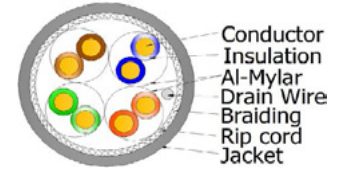

## Introduction:

TECUM shielded Cat6A S/FTP is the best selection for harsh environments and it eliminates the effect harmful electromagnetic fields based on the electrical and mechanical features mentioned in details below.

## Specification:

ITEM		UNIT	Description			
Conductor	Wire No.	/	4P			
	Material	/	Bare Copper			
	Size	AWG	23			
	Diameter	mm	0.57±0.01			
Insulation	Material	/	Skin-foam-skin PE			
	Colour	/	Blue/White-Blue	Orange/White-Orange	Green/White-Green	Brown/White-Brown
	Diameter	mm	1.3±0.05			
Foil Shield	/	/	AL-Mylar 100% Coverage			
Drain Wire	Material	/	Tinned copper			
	Size	mm	0.4±0.05			
Braid Shield	Material	/	Al-Mg ≥45% Coverage			
Rip cord	/	/	Yes			
Jacket	Material	/	PE			
	Colour	/	According Customer Requirement			
	Diameter	mm	7.8±0.3			
	Thickness	mm	0.55±0.1			